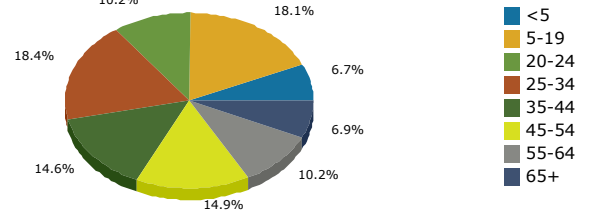

09011696800_1
 09011696800
 Geography: Census Tract

2012 Population by Race

2012 Population by Age

2012 Percent Hispanic Origin: 24.2%

Households

2012 Home Value

2012-2017 Annual Growth Rate

Household Income