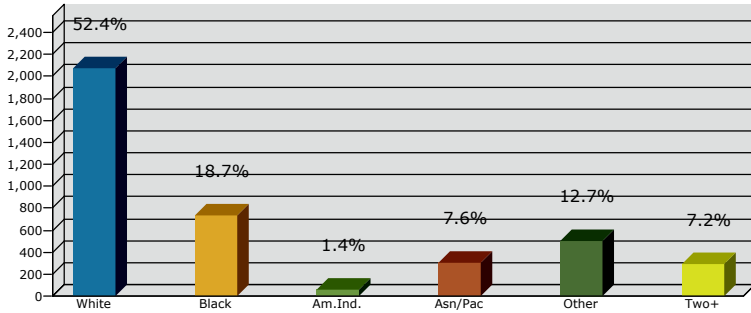

09011696800_1
 09011696800
 Geography: Census Tract

2012 Population by Race

2012 Population by Age

2012 Percent Hispanic Origin: 24.2%

Households

2012 Home Value

2012-2017 Annual Growth Rate

Household Income