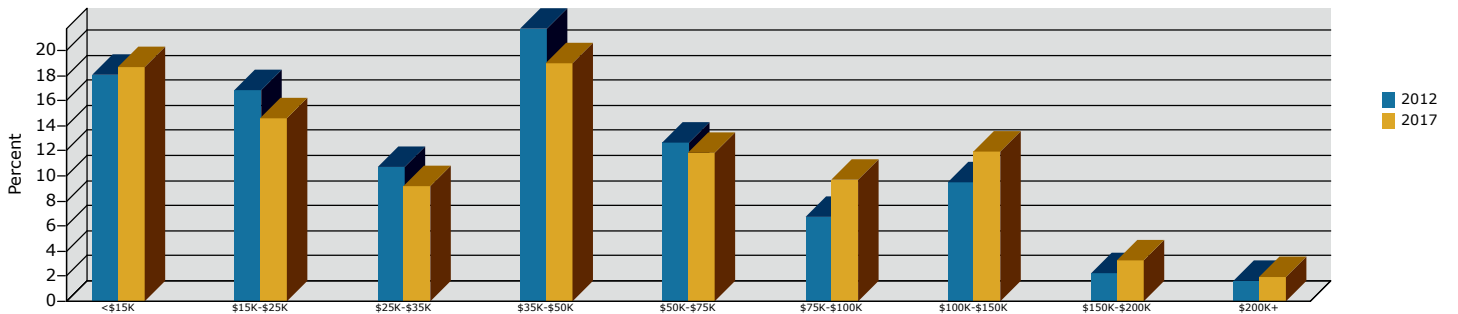

09011696800_1
 09011696800
 Geography: Census Tract

2012 Population by Race

2012 Population by Age

2012 Percent Hispanic Origin: 24.2%

Households

2012 Home Value

2012-2017 Annual Growth Rate

Household Income