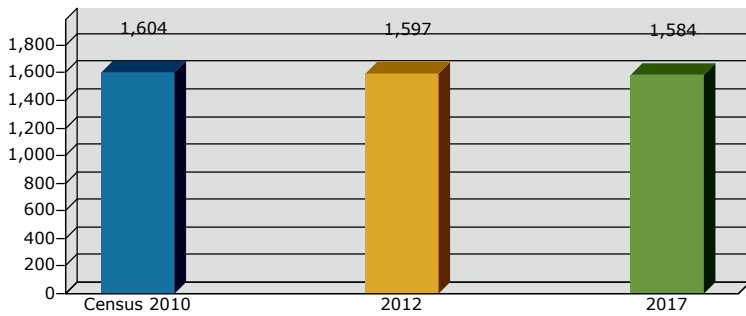

09011696800_1
 09011696800
 Geography: Census Tract

2012 Population by Race

2012 Population by Age

2012 Percent Hispanic Origin: 24.2%

Households

2012 Home Value

2012-2017 Annual Growth Rate

Household Income