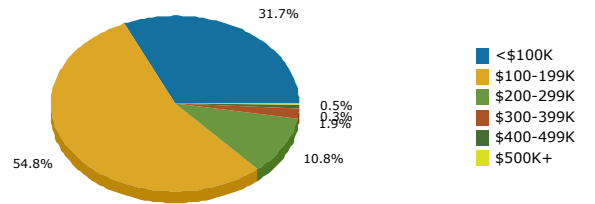

09011696800_1
 09011696800
 Geography: Census Tract

2012 Population by Race

2012 Population by Age

2012 Percent Hispanic Origin: 24.2%

Households

2012 Home Value

2012-2017 Annual Growth Rate

Household Income